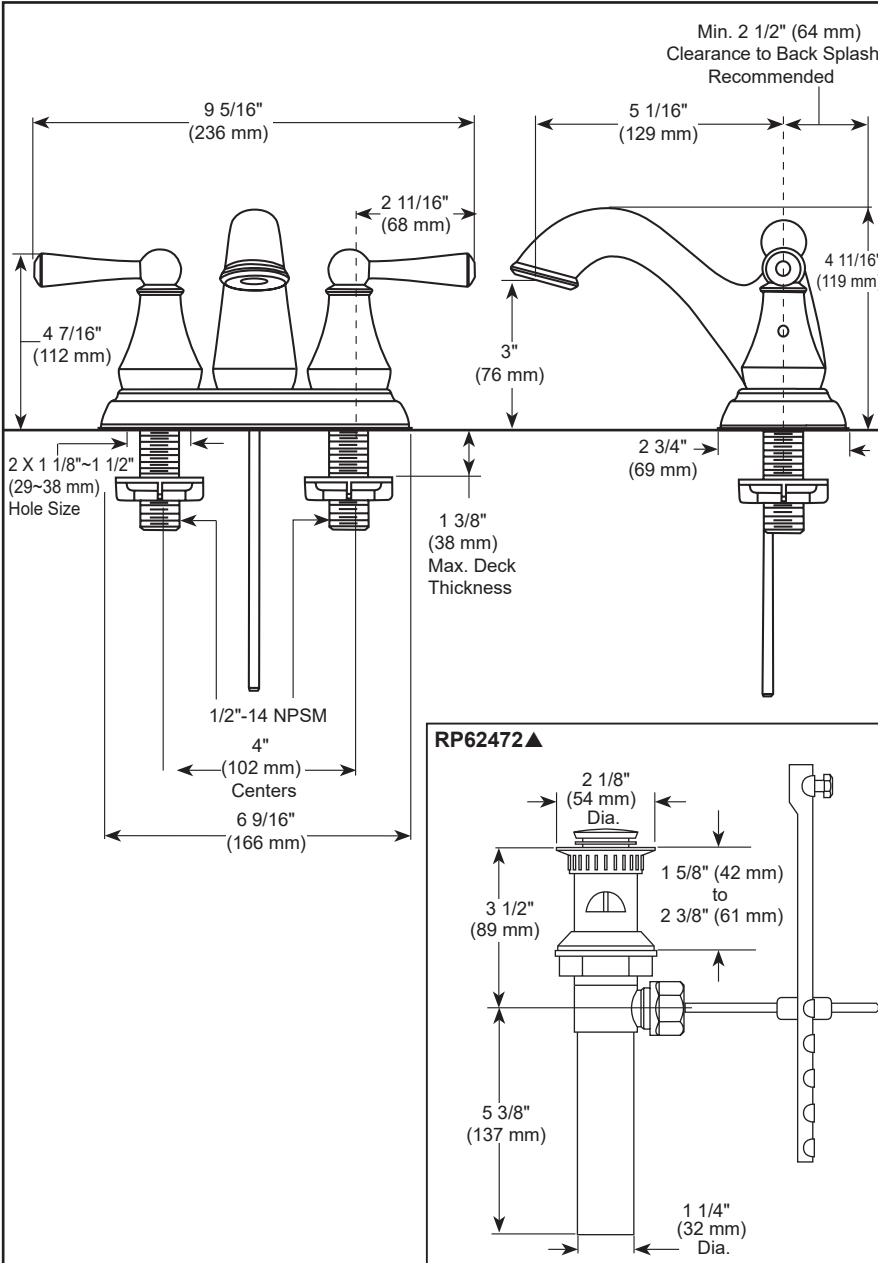

WARRANTY

- Parts and Finish - Lifetime limited warranty; or for commercial purchasers, 10 years for multi-family residential (apartments and condominiums) and 5 years for all other commercial uses, in each case from the date the product is received by the original purchaser or their authorized representative (installation contractor, etc.).
- Please go to www.deltafaucet.com for the complete details of our limited warranty.